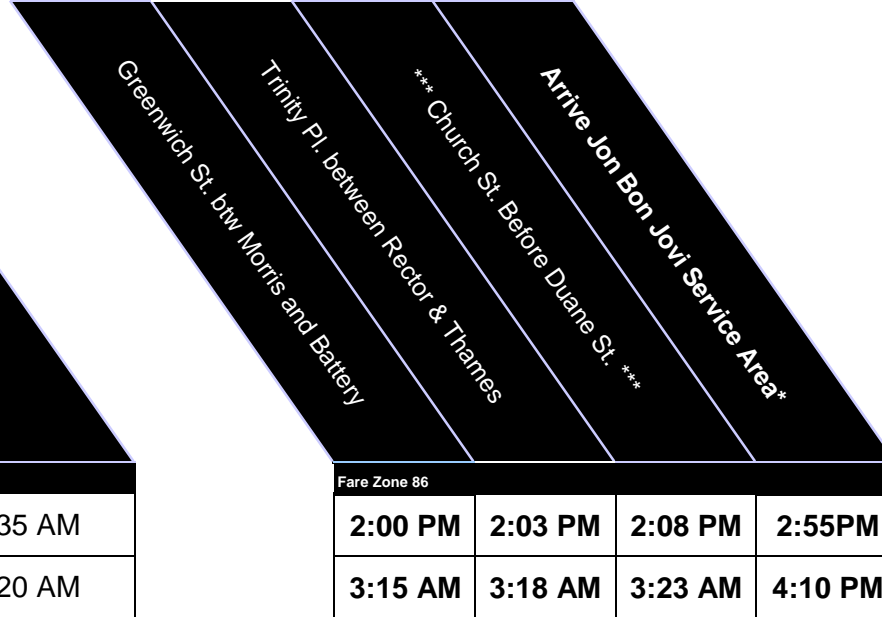

JON BON JOVI SERVICE AREA SERVICE* TO WALL ST. AREA

11/26/2021

MODIFIED BLACK FRIDAY SCHEDULE

Northbound

Southbound

BOLD TYPE=PM

Depending on operational needs any departure may be directed to make additional stops.

All times are approximate

*Previously Named Cheesequake Service Area

Wall Street Area Drop off Locations

- 1 Varick St & N. Moore St. (after N. Moore St.)
- 2 Broadway & Warren St. (before Warren St.)
- 3 Broadway & Vessey St. (before Vessey St.)

- 4 Broadway & Cortland St. (After Cortland)
- 5 Broadway & Exchange Alley (after Exchange Alley)