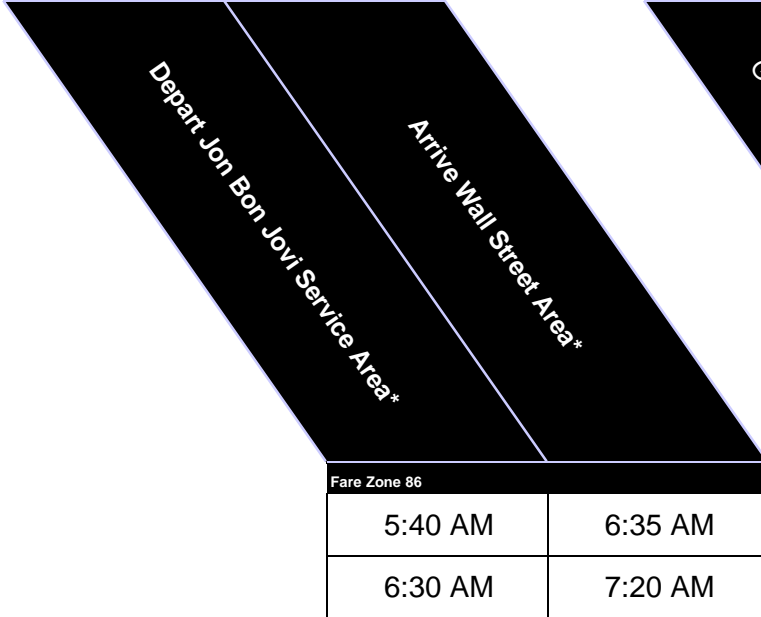

JON BON JOVI SERVICE AREA SERVICE* TO WALL ST. AREA

11/26/2021

MODIFIED BLACK FRIDAY SCHEDULE

Northbound

Southbound

BOLD TYPE=PM

Depending on operational needs any departure may be directed to make additional stops.

All times are approximate

*Previously Named Cheesequake Service Area

Wall Street Area Drop off Locations

- 1 Varick St & N. Moore St. (after N. Moore St.)
- 2 Broadway & Warren St. (before Warren St.)
- 3 Broadway & Vessey St. (before Vessey St.)

- 4 Broadway & Cortland St. (After Cortland)
- 5 Broadway & Exchange Alley (after Exchange Alley)