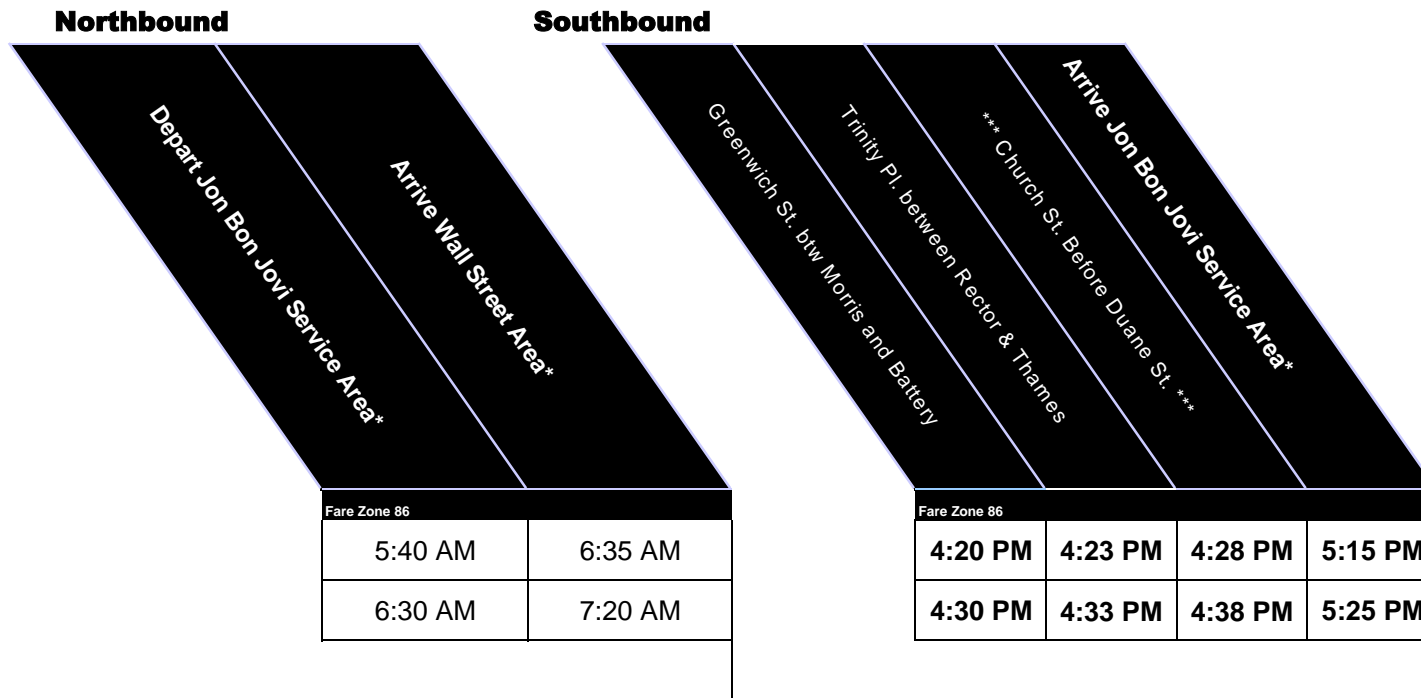

JON BON JOVI SERVICE AREA SERVICE* TO WALL ST. AREA

Martin Luther King Jr Day Modified Schedule - Monday, January 17, 2022

BOLD TYPE=PM

Depending on operational needs any departure may be directed to make additional stops.

All times are approximate

*Previously Named Cheesequake Service Area

Wall Street Area Drop off Locations

- 1 Varick St & N. Moore St.(after N. Moore St.)
- 2 Broadway & Warren St. (before Warren St.)
- 3 Broadway & Vessey St. (before Vessey St.)

4 Broadway & Cortland St. (After Cortland)

5 Broadway & Exchange Alley (after Exchange Alley)